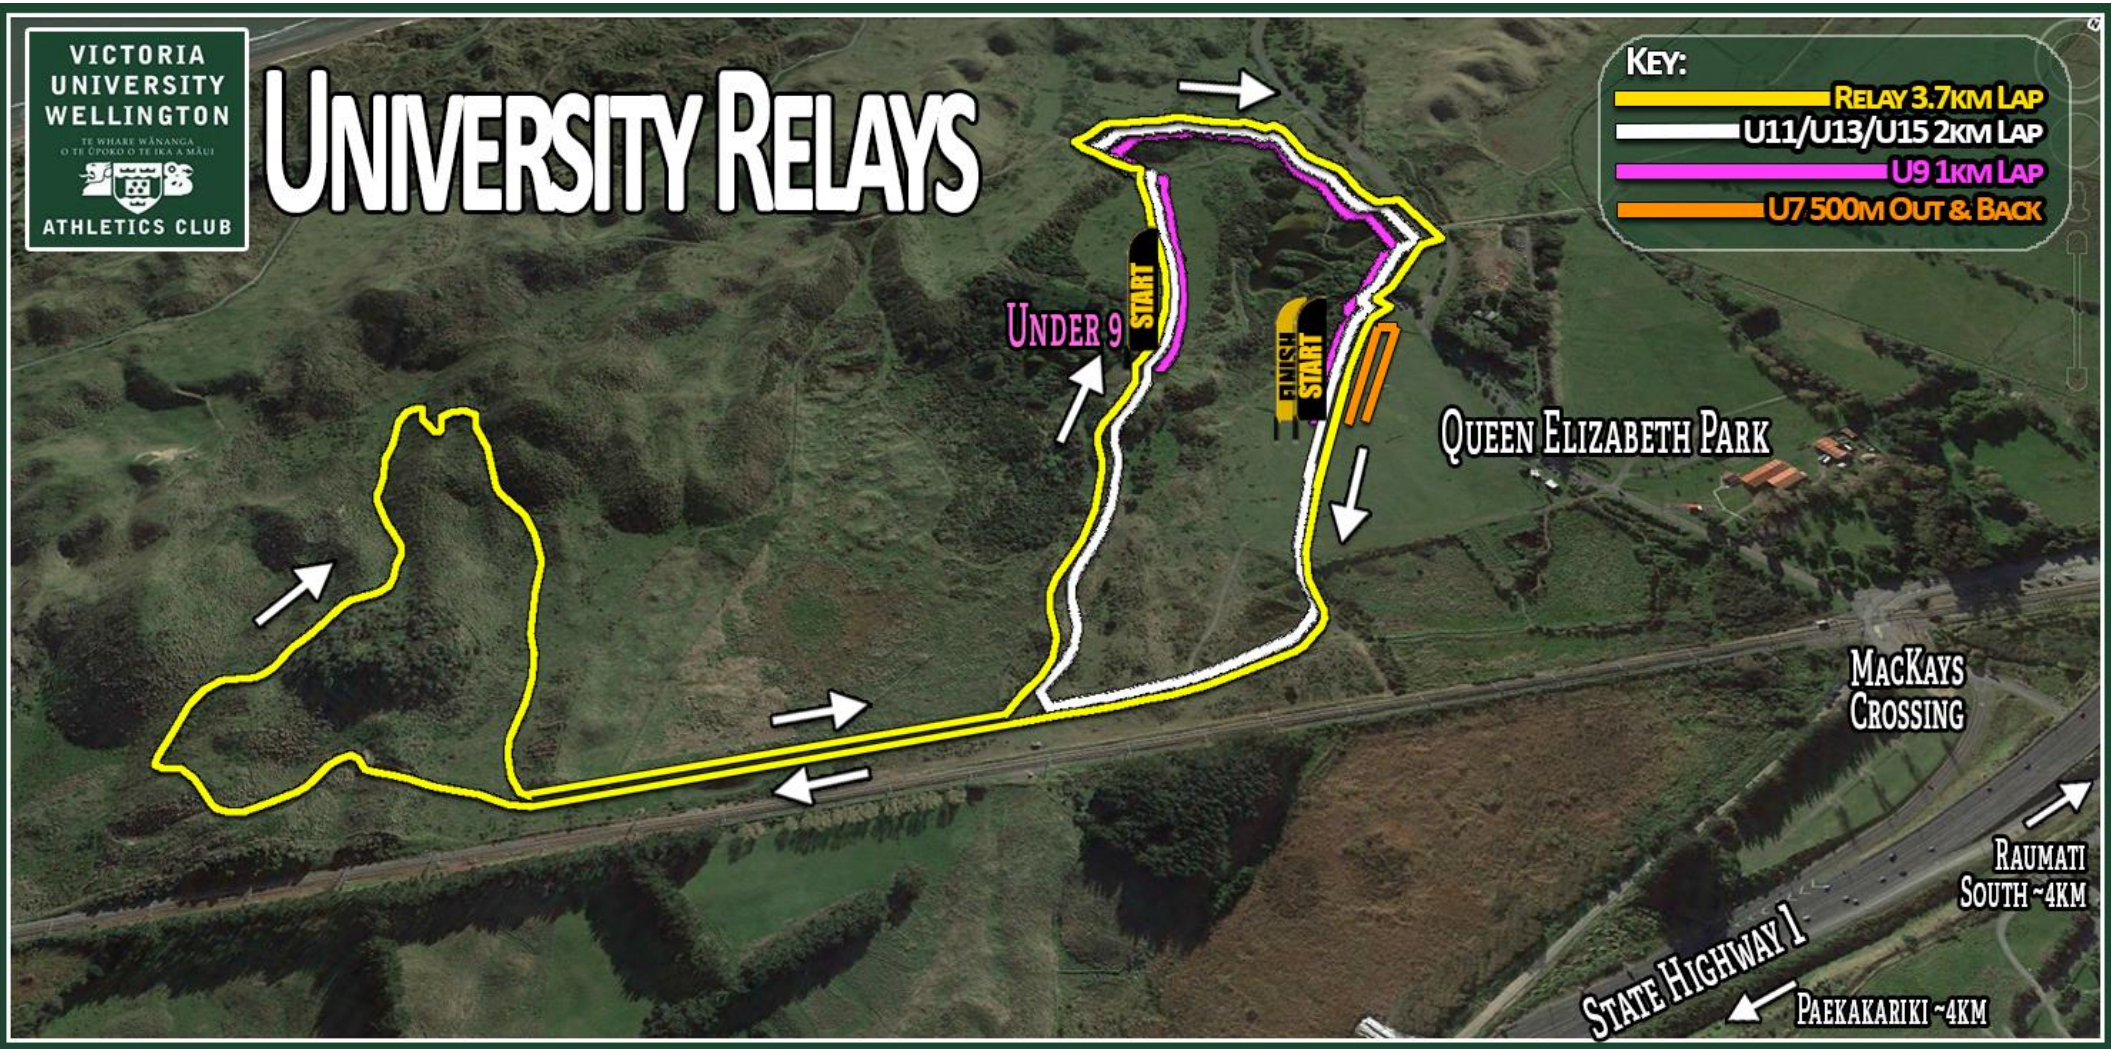

VICTORIA
UNIVERSITY
WELLINGTON

TE WHARE WĀNANGA
O TE ŌPŌKO O TE IKA A MĀUI

ATHLETICS CLUB

UNIVERSITY RELAYS

KEY:

- RELAY 3.7KM LAP
- U11/U13/U15 2KM LAP
- U9 1KM LAP
- U7 500M OUT & BACK

UNDER 9

START

FINISH
START

QUEEN ELIZABETH PARK

MACKAYS
CROSSING

RAUMATI
SOUTH ~4KM

STATE HIGHWAY 1

PAEKAKARIKI ~4KM